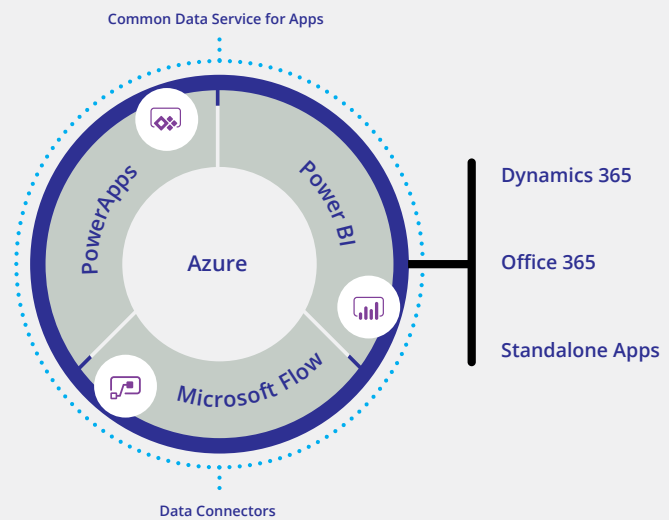

Produce purpose-built applications and leverage your existing data & information

Microsoft's Power Platform is a new offering which incorporates a number of tools to create a platform for not only producing purpose built applications but also leveraging data and information from other Microsoft tools such as Office 365 including Power BI and Microsoft Flow and also Dynamics 365.

reducing the need for third party applications. It also has the capability of connecting to custom and legacy systems, whilst integrating seamlessly with the other tools in your environment.

70% Reduced application development cost and effort

38% reduction in ongoing application management and maintenance effort

122,850 worker hours saved from streamlined and automated business processes

Forrester TEI 2018

USE CASES FOR POWERAPPS

Internal Resource Management