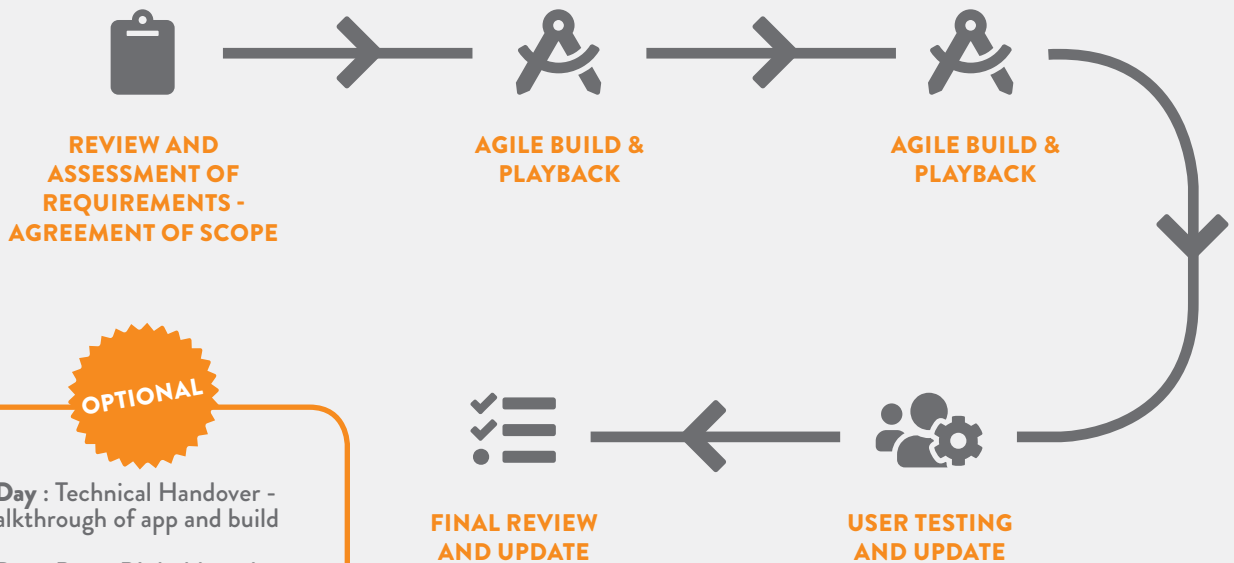

Quick Start engagement package with optional technical handover

Repository for specific Apps

Ongoing App Maintenance

Simple System integration

SharePoint
Dynamics 365
Excel Spreadsheets

Ease of use

Visual
Mobile Apps
Multi device

Speed of implementation

Simple build process
Quick adoption
Easily connect third party data

CPS OFFERING – QUICK START ENGAGEMENT PROCESS (5 DAYS)

To find out how we can support you on your journey, contact us today.